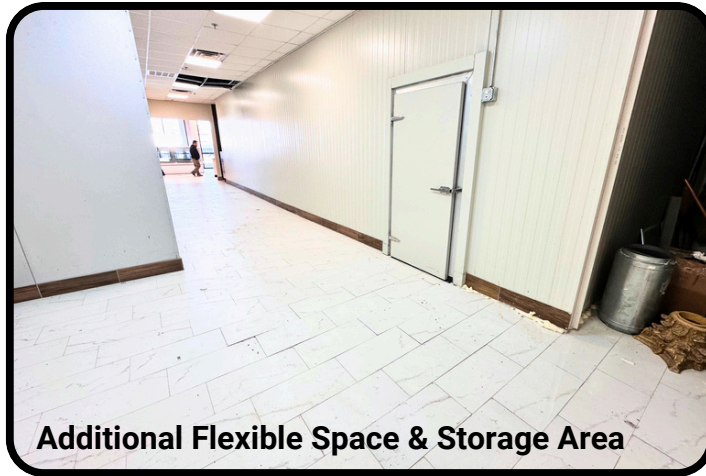

NO DOWN TIME – Move in and Start Operating Immediately!

Turnkey Features Include:

- Lease Terms: 10 years + 10-year renewal option.
- Lease Rate: \$7,621/month – Includes Water & Trash!
- 2,400 Sq. Ft.
- HVAC: NEW 10-Ton Unit. Two Bathrooms Spaces.
- Electrical: 400 AMP, Three-Phase. Commercial Storefront Lighting.
- Water Heater: Tankless Gas Commercial Unit.
- Walk-In Freezer (40ft x 12ft) & Cooler (24ft x 12ft).
- 3 Meat Display Cases (8ft) & 2 Cases (12ft).
- Icematic Ice Machine & Full Security System.
- 1500 Gallon Grease Trap.
- Porcelain Tile Flooring in Retail & Quarry Tile in Prep Areas.

Retail Area

Retail Area

Prep Room

Prep Room

Additional Flexible Space & Storage Area

Walk- In Freezer 40' x 12'

Walk- In Cooler 24' x 12'

Anchor Stores